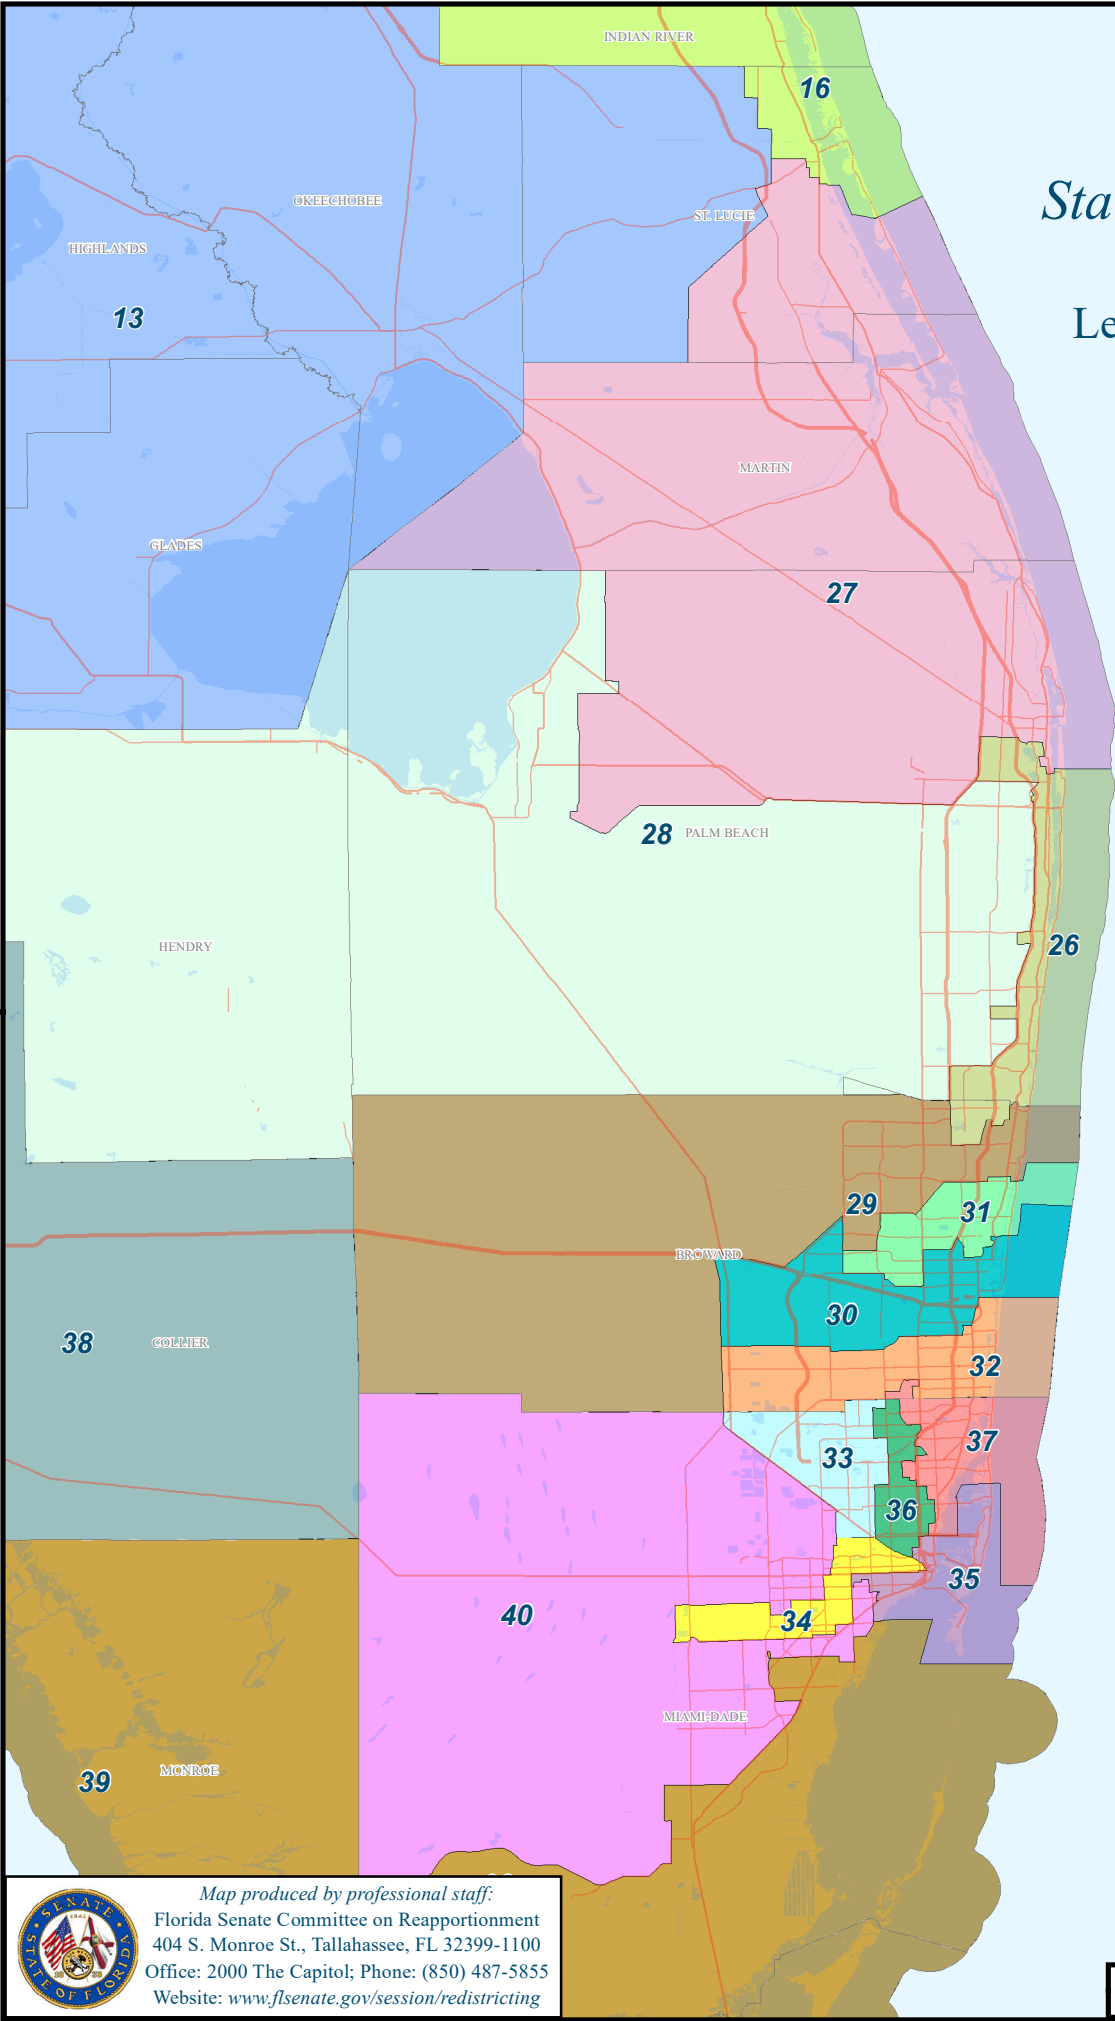

1982-1992
Florida
State Senate Districts

* * * * *

Legislatively Enacted on
April 7, 1982

* * * * *

See SJR 1-E (1982)

Legend

- County boundary
- Interstate
- US Highway
- Major road
- Sea, lake, or river
- District boundary & number

Map produced by professional staff:
Florida Senate Committee on Reapportionment
404 S. Monroe St., Tallahassee, FL 32399-1100
Office: 2000 The Capitol; Phone: (850) 487-5855
Website: www.flsenate.gov/session/redistricting